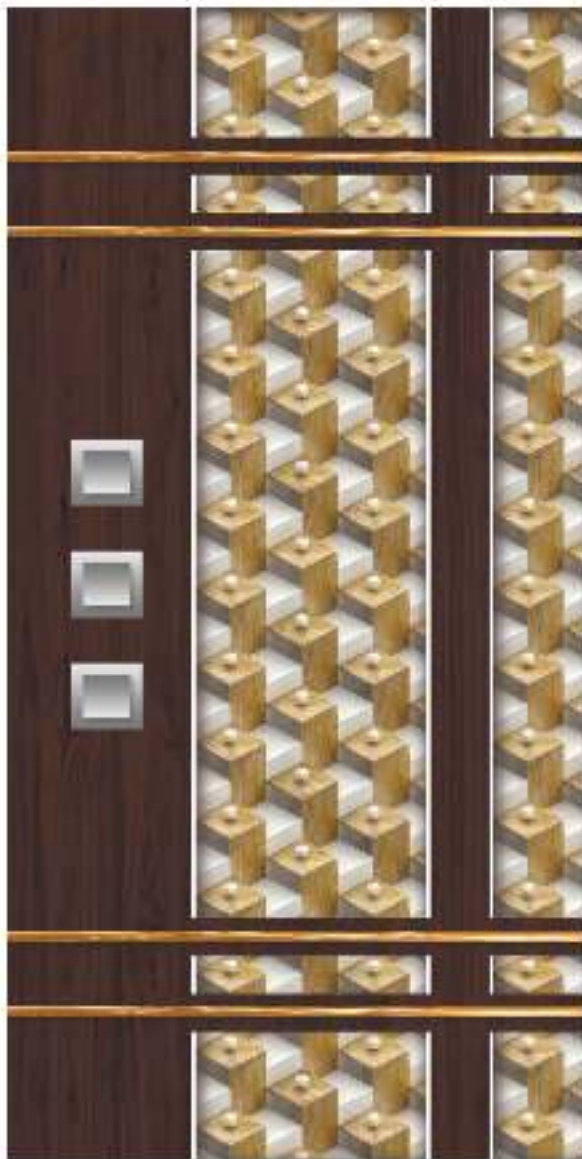

RV-1622

RV-1623

RV-1624

RV-1625

RV-1626

RV-1627

RV-1628

RV-1629

RV-1630

RV-1631

RV-1632

RV-1633

RV-1634

RV-1635

RV-1636

RV-1637

RV-1638

RV-1639

RV-1640

RV-1641

RV-1642

RV-1643

MAIN FEATURES

1. Made from 100% kiln seasoned Hardwood
2. Made from imported material & Machinery
3. Hot pressed & phenol bonder
4. Ready to use (Polish & Painting not required)
5. Manufar to suit local elimate conditions
6. resistant & water proof